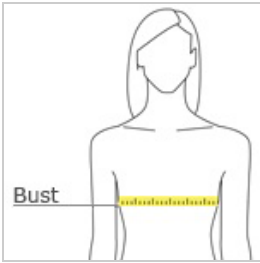

Port Authority® Women's Sweater Fleece Jacket

The comfort of a sweater joins the unbeatable warmth of fleece in this modern style. Contrast binding at the pockets heightens the visual appeal.

- 8.8-ounce, 100% polyester sweater fleece
- Reverse coil zipper
- Chin guard
- Full-length interior storm flap
- Front reverse coil zippered pockets with binding trim
- Knotted zipper pulls
- Contrast stretch binding at cuffs and hem

front

back

HOW TO MEASURE

BUST
Measure under the arm and around the fullest part of the bust with arms down, keeping tape horizontal.

SIZE CHART

	XS	S	M	L	XL	2XL	3XL	4XL
Size	2	4/6	8/10	12/14	16/18	20/22	24/26	28/30
Bust	32-34	35-36	37-38	39-41	42-44	45-47	48-51	52-55