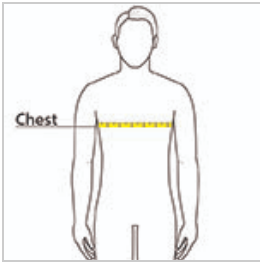

The comfort of a sweater joins the unbeatable warmth of fleece in this modern style. Contrast binding at the pockets heightens the visual appeal.

- 8.8-ounce, 100% polyester sweater fleece
- Reverse coil zipper
- Chin guard
- Full-length interior storm flap
- Front reverse coil zippered pockets with binding trim
- Knotted zipper pulls
- Contrast stretch binding at cuffs and hem

front

back

CARE INSTRUCTIONS

Machine was cold. Gentle cycle with like colors. Non chlorine bleach when needed. Tumble dry low. Remove promptly. Do not iron.

HOW TO MEASURE

CHEST

Measure under the arm and around the fullest part of the chest with arms down, keeping tape horizontal.

SIZE CHART

	XS	S	M	L	XL	XXL	3XL	4XL
Chest	32-34	35-37	38-40	41-43	44-46	47-49	50-53	54-57

COLOR INFORMATION

Please note: PMS code information is shown only when an exact match is available.

Black Heather
PMS BLACK C