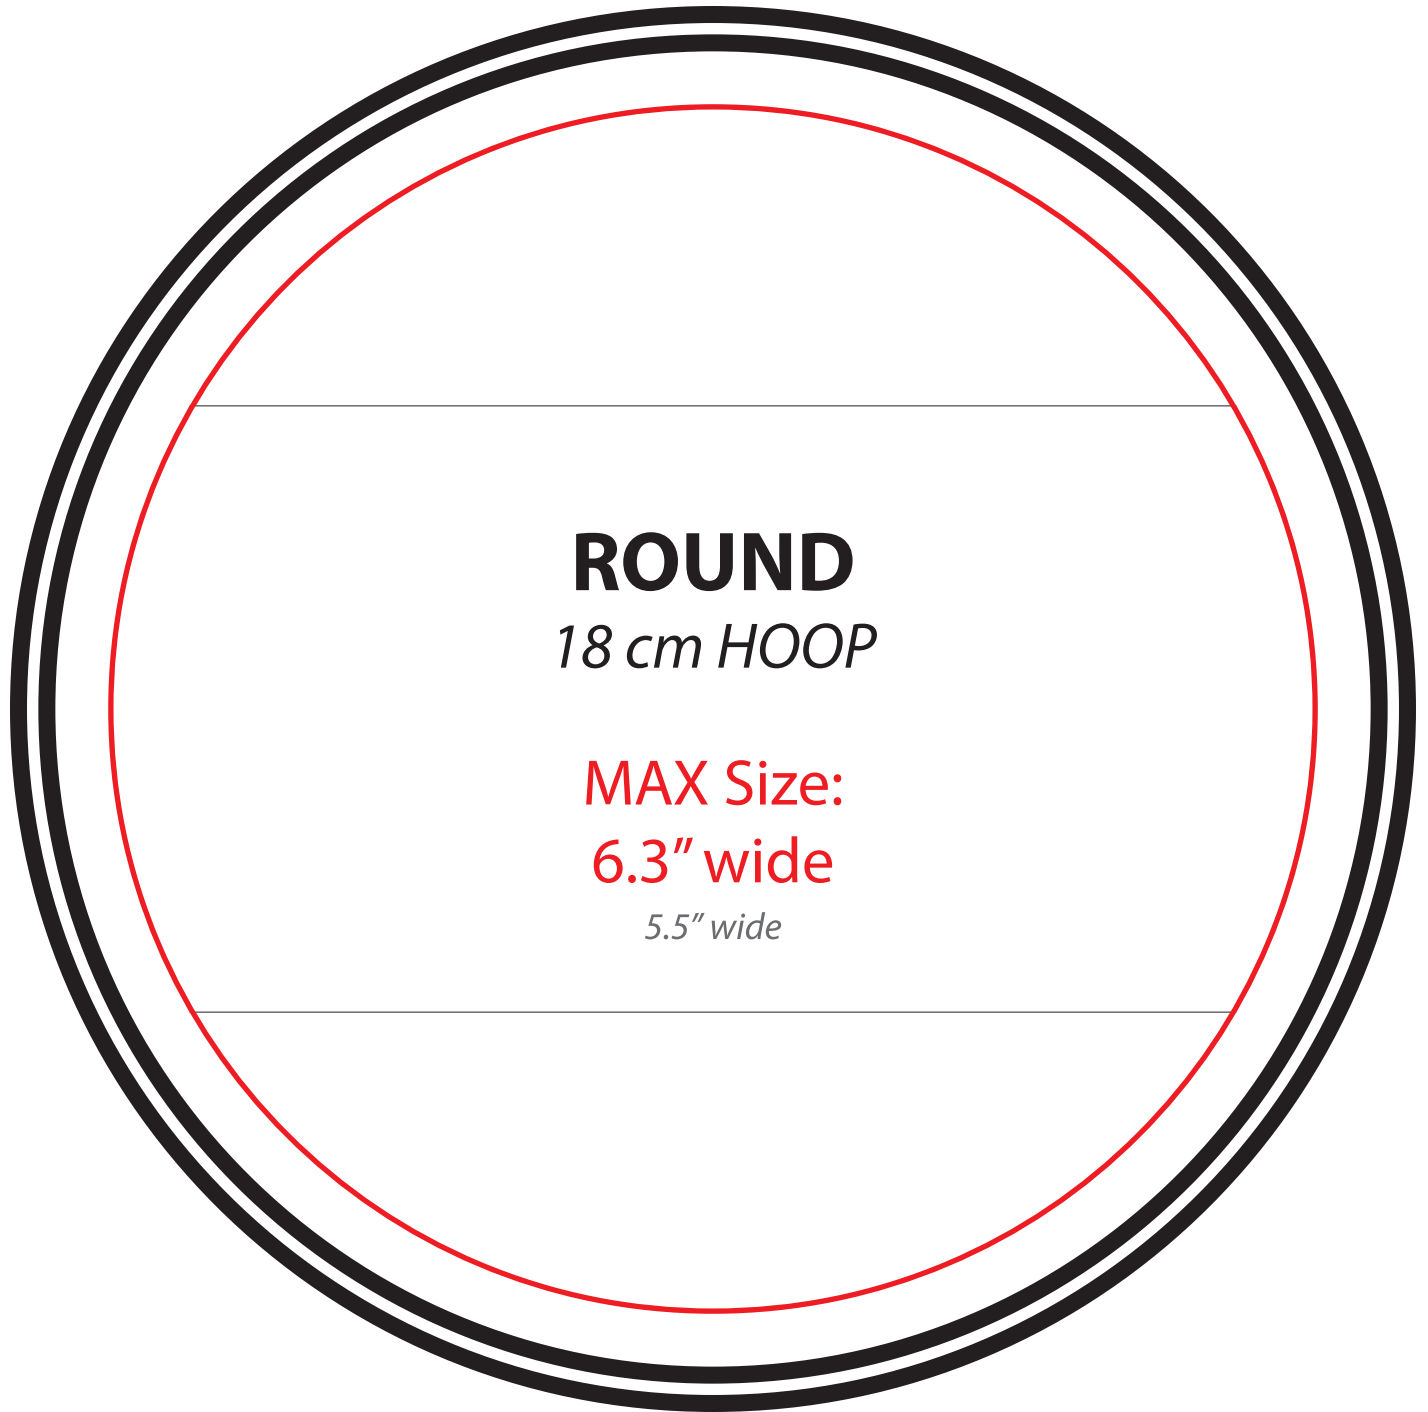

RODRIGUEZ
EMBROIDERY
& Screen Printing

customerservice@rodriguezembroidery.com
www.rodriguezembroidery.com
763.424.7452

ROUND
18 cm HOOP

MAX Size:
6.3" wide
5.5" wide